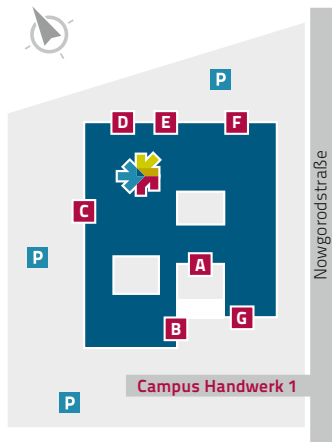

Way in

Your way in

You can choose the entrance A–G for your way in. Use the easy interactive control system at our entrances.

Contact us

Contact

Main number

Tel. 0521 5608-0 | hwk@hwk-owl.de

Trade- and craft (law) right

Travel by train or bus

Arrival central station

Take the underground to Boulevard, then turn right and follow the Joseph-Massolle-Straße to the next roundabout. Straight over into the Nowgorodstraße and you see us on the left.